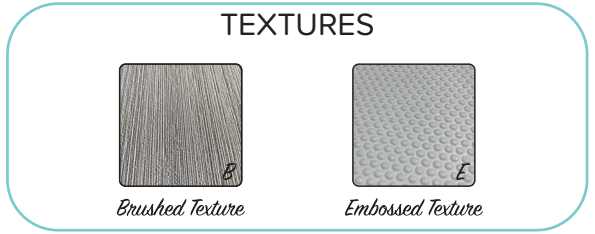

Customization Options

Stock SeaDek Colors

What is a "stock color?" Stock colors are sheets of SeaDek that we have readily available to cut. Having stock colors on hand means that we don't have to place an order for your foam which, in-turn, means that you'll be enjoying your freshly #seadeked boat in no time!

Note: Colors may vary slightly due to monitor display, lighting, etc. Please order a sample kit for true color matching.

Want to see these colors in action?

Simply open up **Instagram** on your phone or web browser and search for the tags listed below the swatch that catches your eye. By searching these tags, it will allow you to see how the colors react to various lighting conditions.