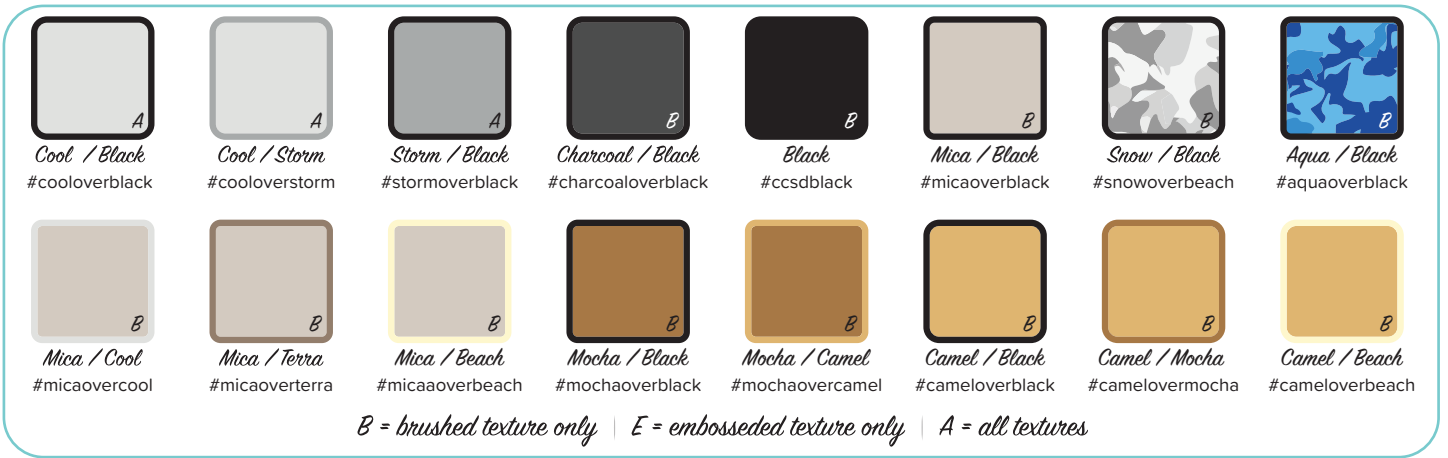

Customization Options

Stock SeaDek Colors

What is a "stock color?" Stock colors are sheets of SeaDek that we have readily available to cut. Having stock colors on hand means that we don't have to place an order for your foam which, in-turn, means that you'll be enjoying your freshly #seadeked boat in no time!

Note: Colors may vary slightly due to monitor display, lighting, etc. Please order a sample kit for true color matching.

Want to see these colors in action?

Simply open up **Instagram** on your phone or web browser and search for the tags listed below the swatch that catches your eye. By searching these tags, it will allow you to see how the colors react to various lighting conditions.