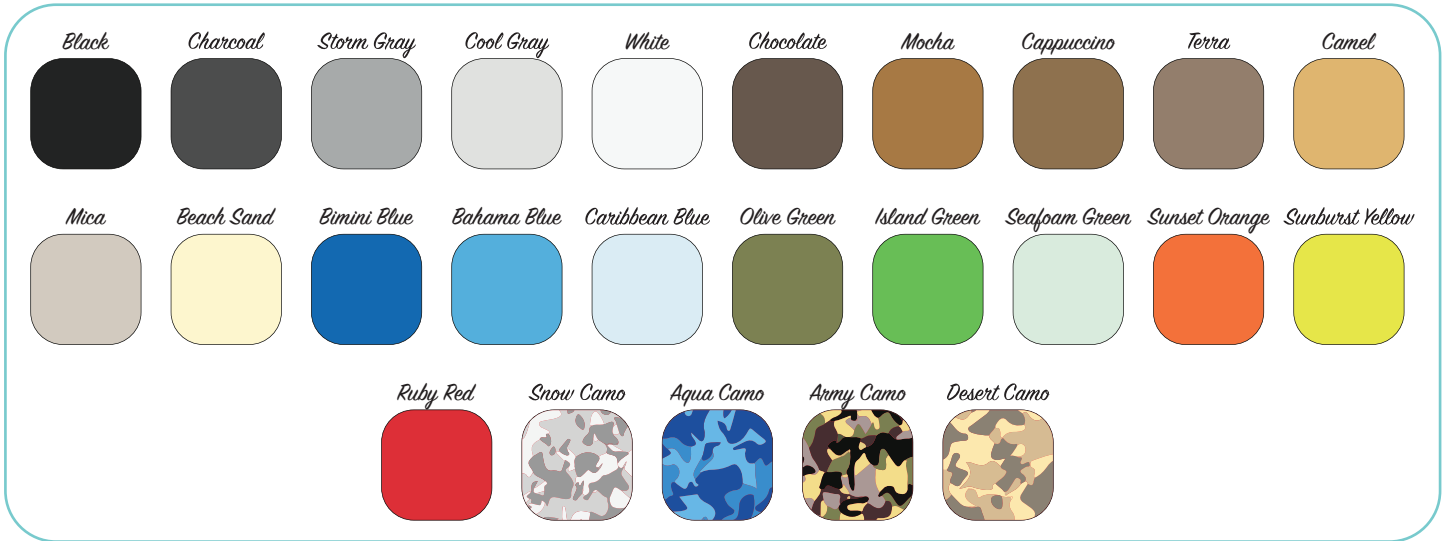

Customization Options

Stock SeaDek Colors

What is a "stock color?" Stock colors are sheets of SeaDek that we have readily available to cut. Having stock colors on hand means that we don't have to place an order for your foam which, in-turn, means that you'll be enjoying your freshly #seadeked boat in no time!

Note: Colors may vary slightly due to monitor display, lighting, etc. Please order a sample kit for true color matching.

Want to see these colors in action?

Simply open up **Instagram** on your phone or web browser and search for the tags listed below the swatch that catches your eye. By searching these tags, it will allow you to see how the colors react to various lighting conditions.